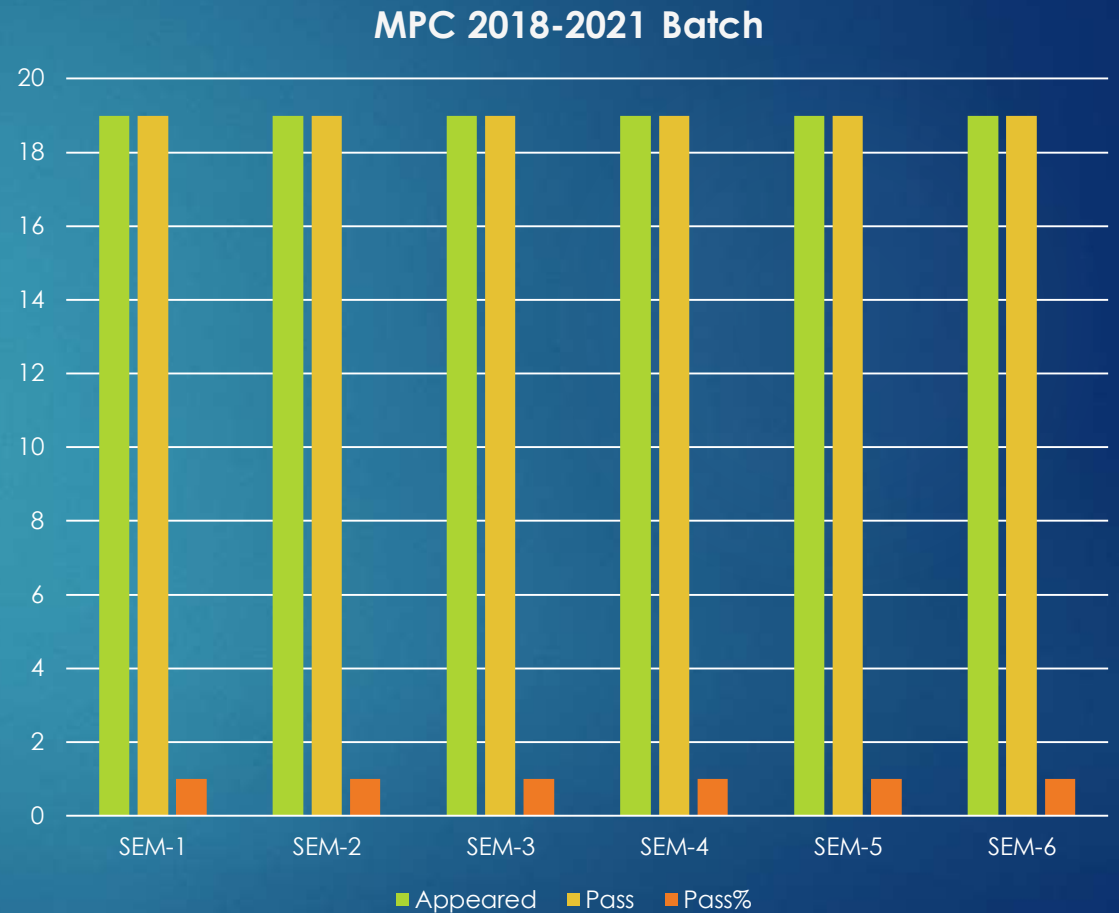

RESULTS ANALYSIS

TTWRDC(W)SHADNAGAR
Department Of Mathematics

MPCS 2027-2020 Batch

Semester	Appeared	Pass	Pass%
SEM-1	16	16	100%
SEM-2	16	16	100%
SEM-3	16	16	100%
SEM-4	16	16	100%
SEM-5	16	16	100%
SEM-6	16	16	100%

MPC 2018-2021 Batch

Semester	Appeared	Pass	Pass%
SEM-1	19	19	100%
SEM-2	19	19	100%
SEM-3	19	19	100%
SEM-4	19	19	100%
SEM-5	19	19	100%
SEM-6	19	19	100%

MPCS 2018-2021 Batch

Semester	Appeared	Pass	Pass%
SEM-1	33	33	100%
SEM-2	33	33	100%
SEM-3	33	33	100%
SEM-4	33	33	100%
SEM-5	33	33	100%
SEM-6	33	33	100%

MPCS 2019-2022 Batch

Semester	Appeared	Pass	Pass%
SEM-1	34	34	100%
SEM-2	34	34	100%
SEM-3	34	34	100%
SEM-4	34	33	97%
SEM-5	34	33	97%
SEM-6	34	33	97%

MPC 2020-2023 Batch

Semester	Appeared	Pass	Pass%
SEM-1	20	20	100%
SEM-2	20	14	70%
SEM-3	20	18	90%
SEM-4	20	17	85%
SEM-5	20	16	80%
SEM-6	20	17	85%