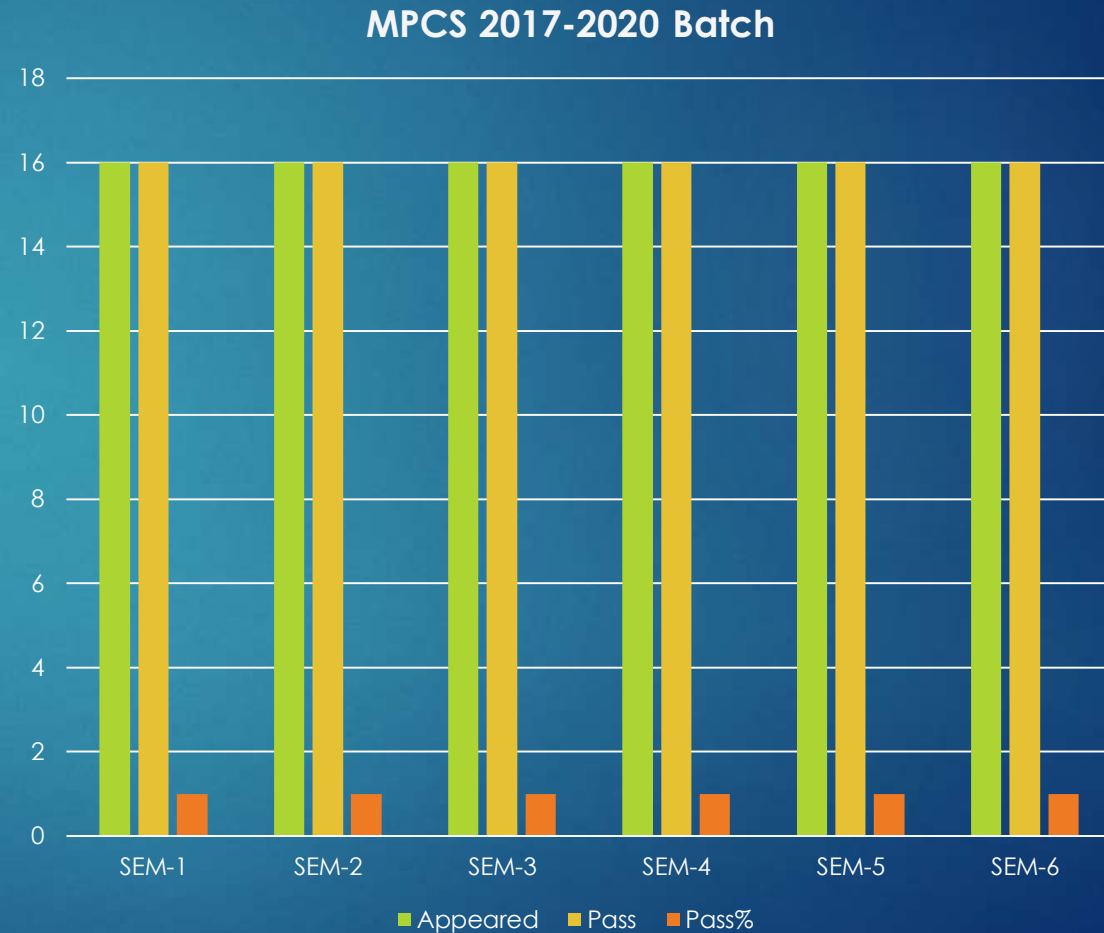

RESULTS ANALYSIS

TTWRDC(W)SHADNAGAR
Department Of Mathematics

MPCS 2027-2020 Batch

Semester	Appeared	Pass	Pass%
SEM-1	16	16	100%
SEM-2	16	16	100%
SEM-3	16	16	100%
SEM-4	16	16	100%
SEM-5	16	16	100%
SEM-6	16	16	100%

MPC 2018-2021 Batch

Semester	Appeared	Pass	Pass%
SEM-1	19	19	100%
SEM-2	19	19	100%
SEM-3	19	19	100%
SEM-4	19	19	100%
SEM-5	19	19	100%
SEM-6	19	19	100%

MPCS 2018-2021 Batch

Semester	Appeared	Pass	Pass%
SEM-1	33	33	100%
SEM-2	33	33	100%
SEM-3	33	33	100%
SEM-4	33	33	100%
SEM-5	33	33	100%
SEM-6	33	33	100%

MPCS 2019-2022 Batch

Semester	Appeared	Pass	Pass%
SEM-1	34	34	100%
SEM-2	34	34	100%
SEM-3	34	34	100%
SEM-4	34	33	97%
SEM-5	34	33	97%
SEM-6	34	33	97%

MPC 2020-2023 Batch

Semester	Appeared	Pass	Pass%
SEM-1	20	20	100%
SEM-2	20	14	70%
SEM-3	20	18	90%
SEM-4	20	17	85%
SEM-5	20	16	80%
SEM-6	20	17	85%