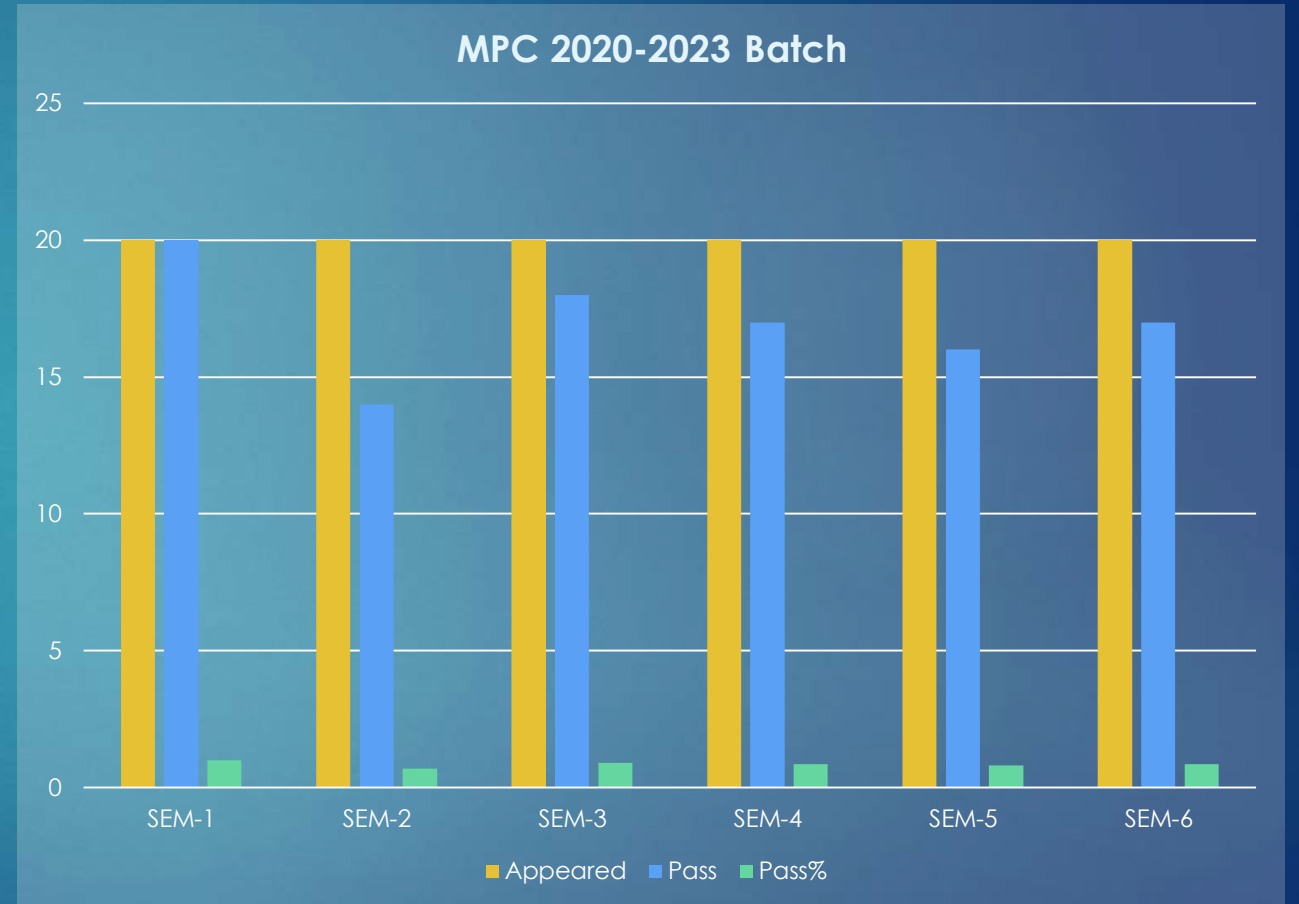

MPC 2018-2021 Batch

Semester	Appeared	Pass	Pass%
SEM-1	19	19	100%
SEM-2	19	19	100%
SEM-3	19	19	100%
SEM-4	19	19	100%
SEM-5	19	19	100%
SEM-6	19	19	100%

MPCS 2018-2021 Batch

Semester	Appeared	Pass	Pass%
SEM-1	33	33	100%
SEM-2	33	33	100%
SEM-3	33	33	100%
SEM-4	33	33	100%
SEM-5	33	33	100%
SEM-6	33	33	100%

MPCS 2019-2022 Batch

Semester	Appeared	Pass	Pass%
SEM-1	34	34	100%
SEM-2	34	34	100%
SEM-3	34	34	100%
SEM-4	34	33	97%
SEM-5	34	33	97%
SEM-6	34	33	97%

MPC 2020-2023 Batch

Semester	Appeared	Pass	Pass%
SEM-1	20	20	100%
SEM-2	20	14	70%
SEM-3	20	18	90%
SEM-4	20	17	85%
SEM-5	20	16	80%
SEM-6	20	17	85%