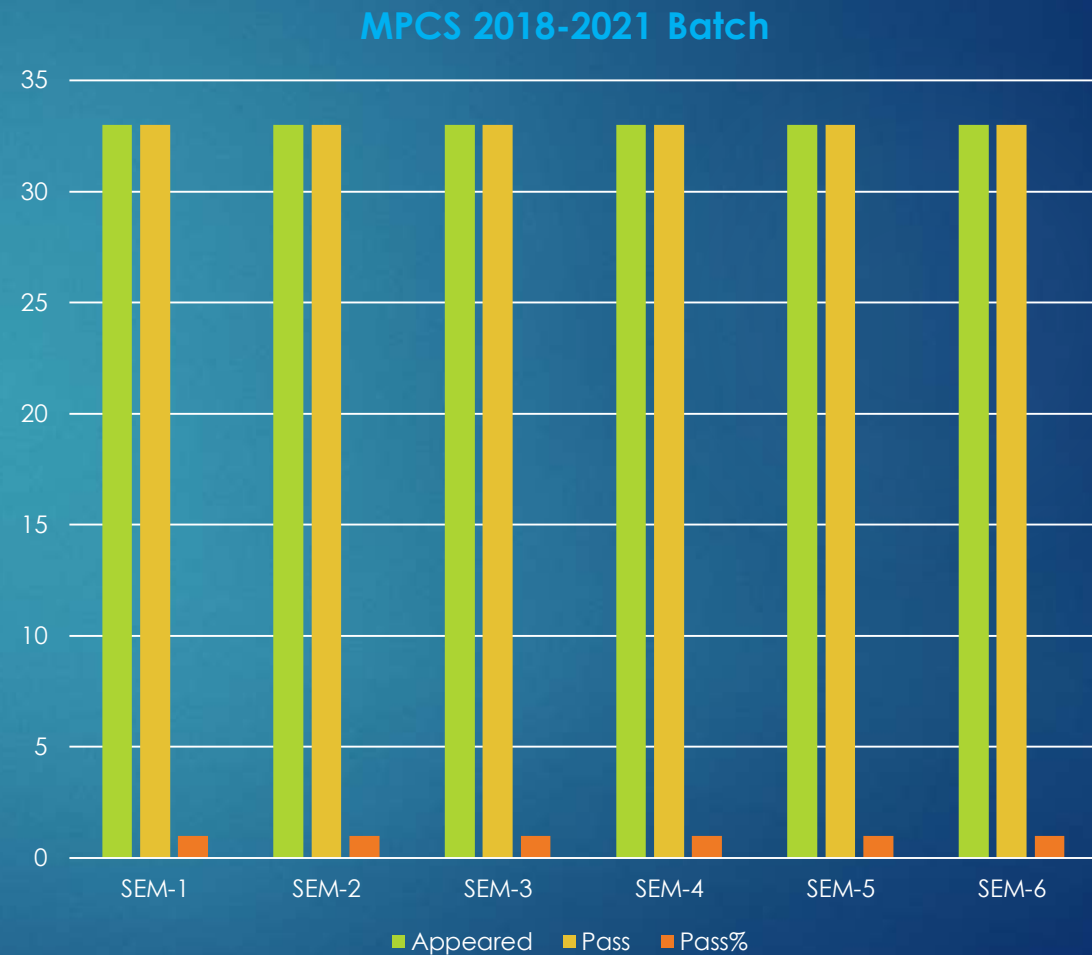

RESULTS ANALYSIS

TTWRDC(W)SHADNAGAR
Department Of Mathematics

MPCS 2027-2020 Batch

Semester	Appeared	Pass	Pass%
SEM-1	16	16	100%
SEM-2	16	16	100%
SEM-3	16	16	100%
SEM-4	16	16	100%
SEM-5	16	16	100%
SEM-6	16	16	100%

MPC 2018-2021 Batch

Semester	Appeared	Pass	Pass%
SEM-1	19	19	100%
SEM-2	19	19	100%
SEM-3	19	19	100%
SEM-4	19	19	100%
SEM-5	19	19	100%
SEM-6	19	19	100%

MPCS 2018-2021 Batch

Semester	Appeared	Pass	Pass%
SEM-1	33	33	100%
SEM-2	33	33	100%
SEM-3	33	33	100%
SEM-4	33	33	100%
SEM-5	33	33	100%
SEM-6	33	33	100%

MPCS 2019-2022 Batch

Semester	Appeared	Pass	Pass%
SEM-1	34	34	100%
SEM-2	34	34	100%
SEM-3	34	34	100%
SEM-4	34	33	97%
SEM-5	34	33	97%
SEM-6	34	33	97%

MPC 2020-2023 Batch

Semester	Appeared	Pass	Pass%
SEM-1	20	20	100%
SEM-2	20	14	70%
SEM-3	20	18	90%
SEM-4	20	17	85%
SEM-5	20	16	80%
SEM-6	20	17	85%

MPCS 2020-2023 Batch

Group	Semister	Appeared	Pass	Pass%
MPCs	SEM-1	23	23	100%
MPCs	SEM-2	23	23	100%
MPCs	SEM-3	23	22	95%
MPCs	SEM-4	23	23	100%
MPCs	SEM-5	23	22	95%
MPCs	SEM-6	23	23	89%