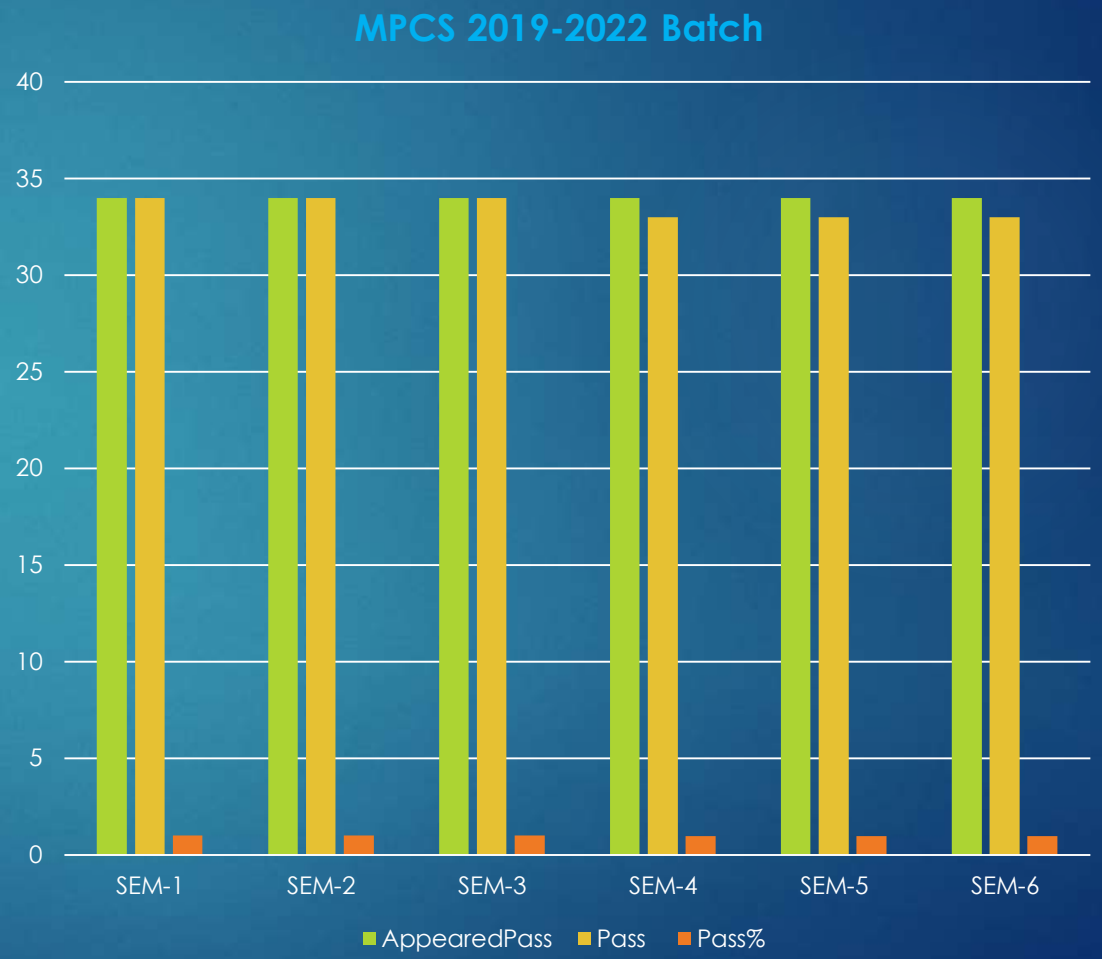

RESULTS ANALYSIS

TTWRDC(W)SHADNAGAR
Department Of Mathematics

MPCS 2027-2020 Batch

Semester	Appeared	Pass	Pass%
SEM-1	16	16	100%
SEM-2	16	16	100%
SEM-3	16	16	100%
SEM-4	16	16	100%
SEM-5	16	16	100%
SEM-6	16	16	100%

MPC 2018-2021 Batch

Semester	Appeared	Pass	Pass%
SEM-1	19	19	100%
SEM-2	19	19	100%
SEM-3	19	19	100%
SEM-4	19	19	100%
SEM-5	19	19	100%
SEM-6	19	19	100%

MPCS 2018-2021 Batch

Semester	Appeared	Pass	Pass%
SEM-1	33	33	100%
SEM-2	33	33	100%
SEM-3	33	33	100%
SEM-4	33	33	100%
SEM-5	33	33	100%
SEM-6	33	33	100%

MPCS 2019-2022 Batch

Semester	Appeared	Pass	Pass%
SEM-1	34	34	100%
SEM-2	34	34	100%
SEM-3	34	34	100%
SEM-4	34	33	97%
SEM-5	34	33	97%
SEM-6	34	33	97%

MPC 2020-2023 Batch

Semester	Appeared	Pass	Pass%
SEM-1	20	20	100%
SEM-2	20	14	70%
SEM-3	20	18	90%
SEM-4	20	17	85%
SEM-5	20	16	80%
SEM-6	20	17	85%

MPCS 2020-2023 Batch

Group	Semister	Appeared	Pass	Pass%
MPCs	SEM-1	23	23	100%
MPCs	SEM-2	23	23	100%
MPCs	SEM-3	23	22	95%
MPCs	SEM-4	23	23	100%
MPCs	SEM-5	23	22	95%
MPCs	SEM-6	23	23	89%